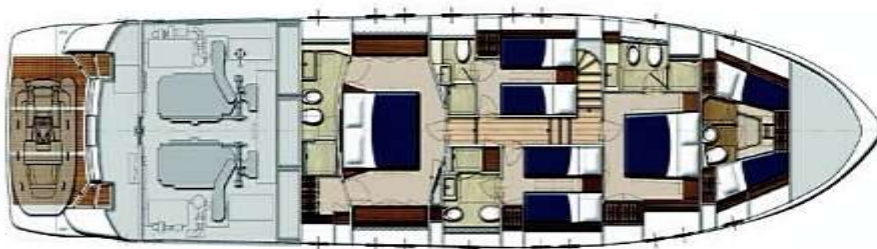

SANLORENZO