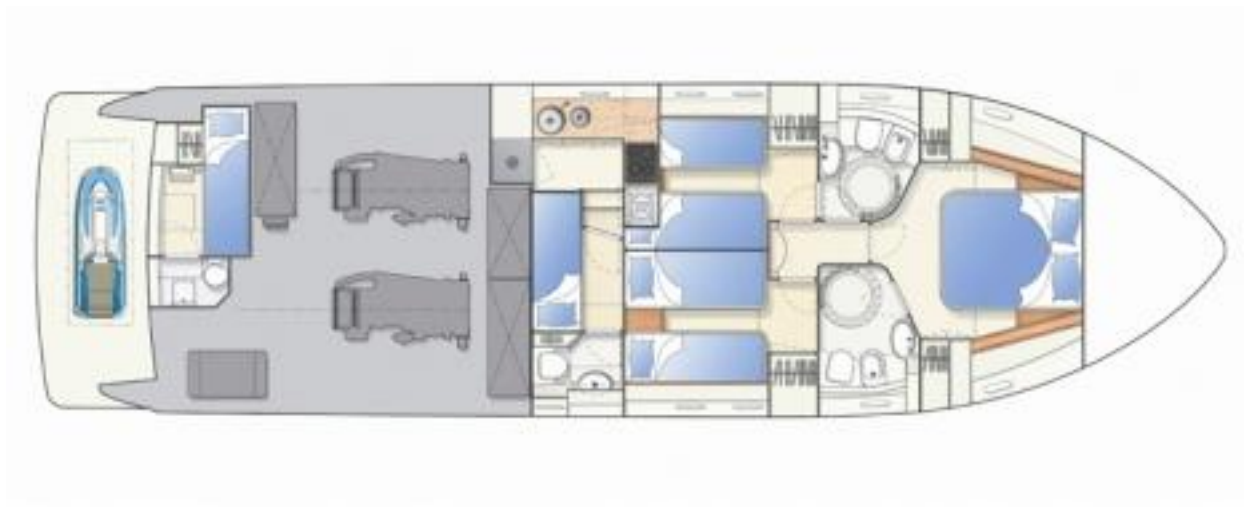

FERRETTI 53 FT FLYBRIDGE / Meters 16.80

A popular model when introduced by Ferretti, the 53 features an open cabin design that make this Yacht feel larger than its feet. She provides sleeping accommodation for 6 Pax in the fixed forward berth. A comfortable convertible dinette and mid-cabin, with a nicely fitted cockpit with a fore and aft facing rear cockpit seats and a wet bar, a transom gate leading to a large swimming platform with boarding ladder and transom shower along with it spacious fly bridge. With an overall length of 55,11 feet, she provides features that make her the perfect yacht for a family or group of friends to charter daily or weekly.

Exterior DECK

Exterior DECK seating area

FLY BRIDGE

INTERIOR SALON

INTERIOR SALON Cockpit area

SALON LIVING AREA

FACILITIES GALLEY

STAIRWAY TO CABIN AREA

CABINS : 3 / Sleeps 6

1 Master Cabin w ensuite facilities

1 Twin Guest cabin sharing Master Cabin facilities

1 Twin Guest cabin with separate facilities

Other

Water Maker: 150l/h

Air condition: 40000 btu

Fridge: 3

LAY OUT

PICTURE GALLERY

PICTURE GALLERY (cont.)

PICTURE GALLERY (cont.)